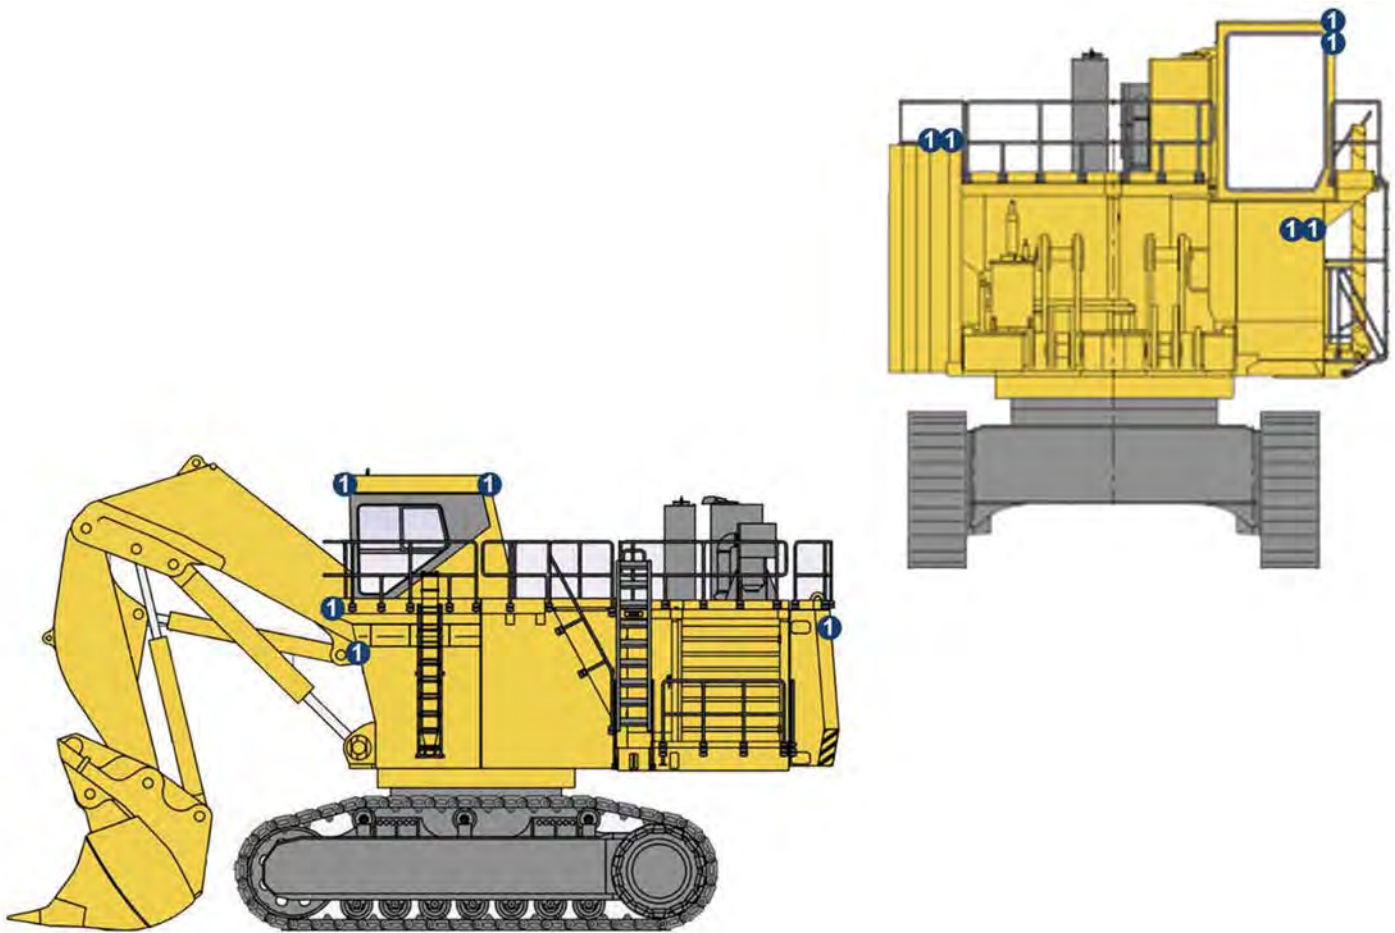

Komatsu PC1250 Excavator

1 HYD-UMX4460
4.5" Square
60° Flood
Work Light

2 x Front Facing (Outside Vehicle Corners)
2 x Front Facing (Above Cabin)
1 x Side Facing (Above Cabin)
2 x Rear Facing (Above Cabin)
2 x Rear Facing (Above Rear End of Vehicle)
2 x Boom Mounted (One Per Side)

Lift smarter, work safer

Komatsu PC2000 Excavator

1 HYD-RXP1260T
4.5" x 7" Square
60° Flood
Work Light

2 x Track Lighting (Below Cabin)

2 x Front Facing (Below Cabin)

2 x Front Facing (Passenger Side)

1 x 3/4 Front Facing (Walkway Mounted)

2 x Side Facing (Walkway Mounted)

1 x Rear Facing (Above Cabin)

2 x Rear Facing (Reverse Lighting)

Lift smarter, work safer

Komatsu PC3000 Excavator

① HYD-RXP1260T
4.5" x 7" Square
60° Flood
Work Light

- 2 x Front Facing (Passenger Side)
- 2 x Front Facing (Below Cabin)
- 2 x Front Facing (Above Cabin)
- 1 x Rear Facing (Above Cabin)
- 2 x Rear Facing (Rear Lighting Mounts)

Lift smarter, work safer

Komatsu PC4000 Excavator

1 HYD-RXP1260T
4.5" x 7" Square
60° Flood
Work Light

- 2 x Side Facing (Passenger Side)
- 2 x Front Facing (Passenger Side)
- 4 x Front Facing (Below Cabin)
- 4 x Front Facing (Above Cabin)
- 1 x Rear Facing (Above Cabin)
- 2 x Rear Facing (Rear Lighting Mounts)