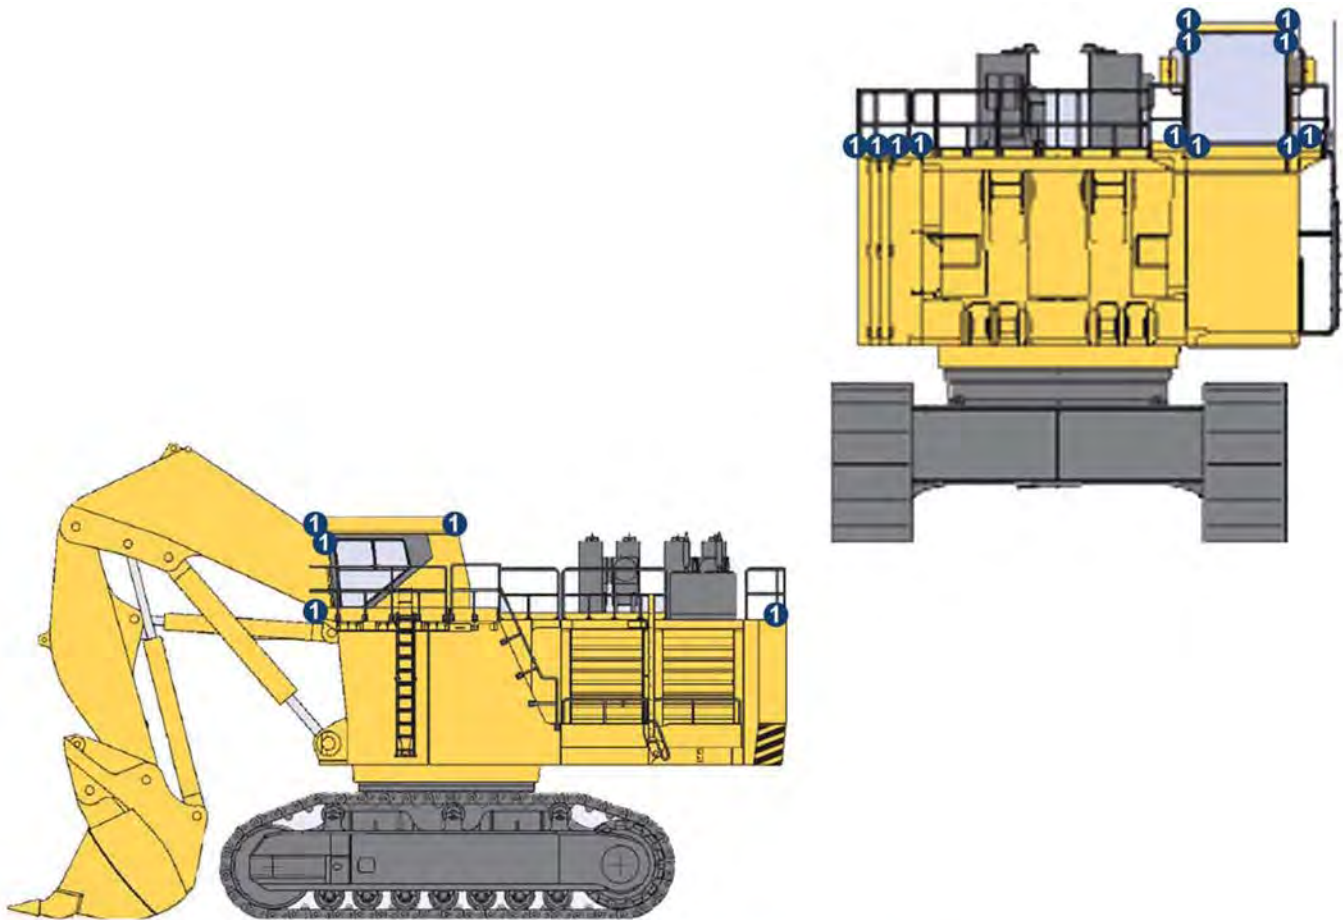

Komatsu PC1250 Excavator

1 HYD-UMX4460
4.5" Square
60° Flood
Work Light

2 x Front Facing (Outside Vehicle Corners)
2 x Front Facing (Above Cabin)
1 x Side Facing (Above Cabin)
2 x Rear Facing (Above Cabin)
2 x Rear Facing (Above Rear End of Vehicle)
2 x Boom Mounted (One Per Side)

Lift smarter, work safer

Komatsu PC2000 Excavator

1 HYD-RXP1260T
4.5" x 7" Square
60° Flood
Work Light

2 x Track Lighting (Below Cabin)

2 x Front Facing (Below Cabin)

2 x Front Facing (Passenger Side)

1 x 3/4 Front Facing (Walkway Mounted)

Lift smarter, work safer

Komatsu PC4000 Excavator

1 HYD-RXP1260T
4.5" x 7" Square
60° Flood
Work Light

- 2 x Side Facing (Passenger Side)
- 2 x Front Facing (Passenger Side)
- 4 x Front Facing (Below Cabin)
- 4 x Front Facing (Above Cabin)
- 1 x Rear Facing (Above Cabin)
- 2 x Rear Facing (Rear Lighting Mounts)

Lift smarter, work safer

Komatsu PC5500 Excavator

① HYD-RXP1260T
4.5" x 7" Square
60° Flood
Work Light

- 2 x Side Facing (Passenger Side)
- 2 x Front Facing (Passenger Side)
- 4 x Front Facing (Below Cabin)
- 4 x Front Facing (Above Cabin)
- 1 x Rear Facing (Above Cabin)
- 2 x Rear Facing (Rear Lighting Mounts)