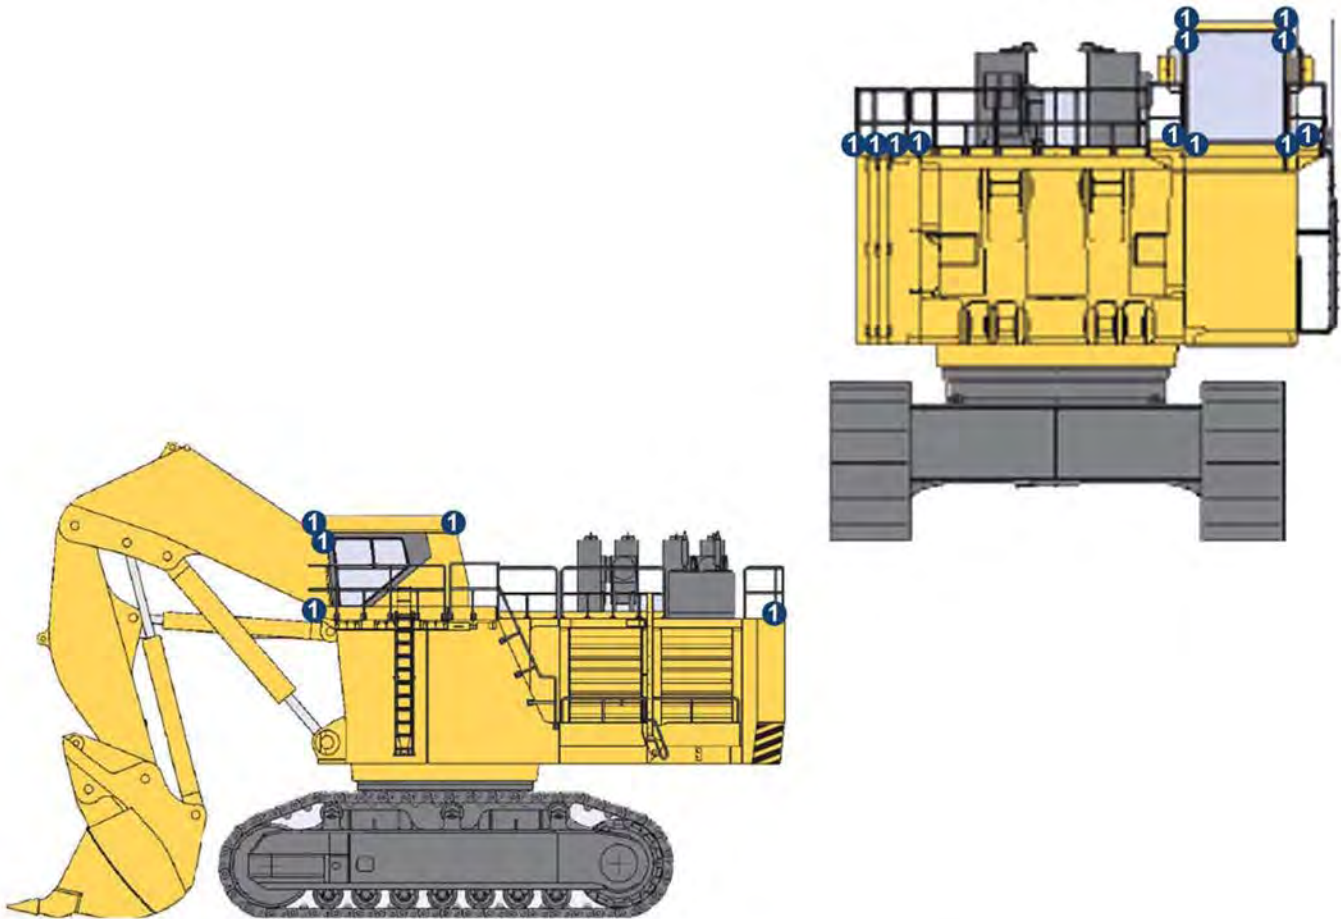

Komatsu PC1250 Excavator

1 HYD-UMX4460
4.5" Square
60° Flood
Work Light

2 x Front Facing (Outside Vehicle Corners)
2 x Front Facing (Above Cabin)
1 x Side Facing (Above Cabin)
2 x Rear Facing (Above Cabin)
2 x Rear Facing (Above Rear End of Vehicle)
2 x Boom Mounted (One Per Side)

Lift smarter, work safer

Komatsu PC2000 Excavator

1 HYD-RXP1260T
4.5" x 7" Square
60° Flood
Work Light

2 x Track Lighting (Below Cabin)

2 x Front Facing (Below Cabin)

2 x Front Facing (Passenger Side)

1 x 3/4 Front Facing (Walkway Mounted)

2 x Side Facing (Walkway Mounted)

1 x Rear Facing (Above Cabin)

2 x Rear Facing (Reverse Lighting)

Lift smarter, work safer

Komatsu PC3000 Excavator

① HYD-RXP1260T
4.5" x 7" Square
60° Flood
Work Light

- 2 x Front Facing (Passenger Side)
- 2 x Front Facing (Below Cabin)
- 2 x Front Facing (Above Cabin)
- 1 x Rear Facing (Above Cabin)
- 2 x Rear Facing (Rear Lighting Mounts)

Lift smarter, work safer

Komatsu PC4000 Excavator

1 HYD-RXP1260T
4.5" x 7" Square
60° Flood
Work Light

- 2 x Side Facing (Passenger Side)
- 2 x Front Facing (Passenger Side)
- 4 x Front Facing (Below Cabin)
- 4 x Front Facing (Above Cabin)
- 1 x Rear Facing (Above Cabin)
- 2 x Rear Facing (Rear Lighting Mounts)