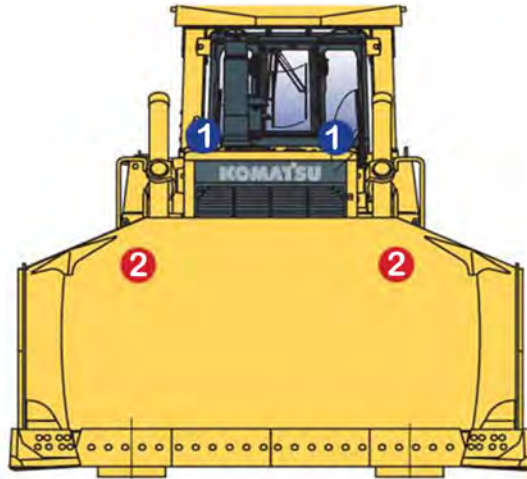

KOMATSU D375A DOZER

1 HYD-RPX1240

4" X 5" Rectangle
40 Degree
Driving Beam

2x Front Facing (Upper Nose)