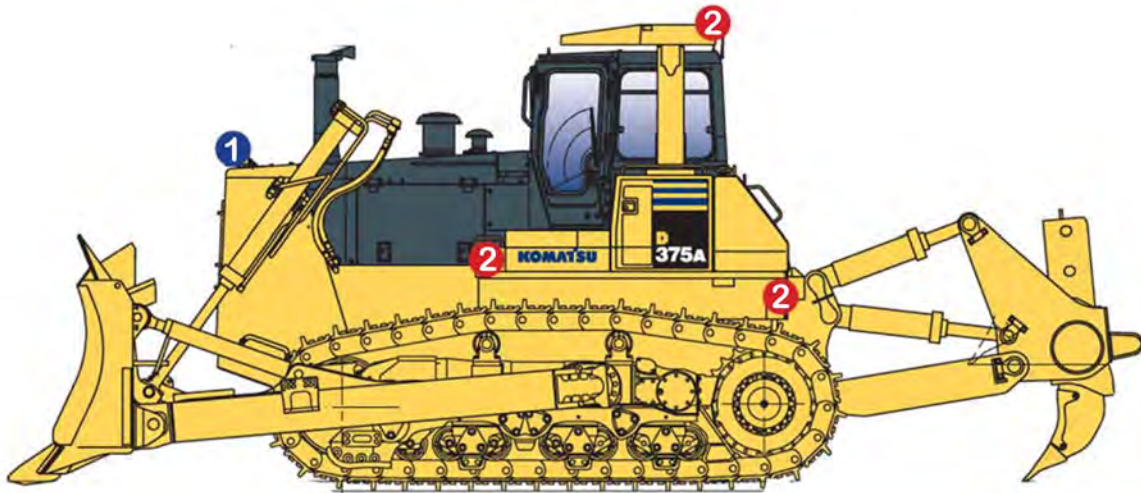

KOMATSU D155A DOZER

① HYD-RXP1260T
4.5" x 7" Square
60° Flood
Work Light

2 x Front Facing (Front Light Pods)
2 x Front Facing (Above Cabin)
2 x Rear Facing (Above Cabin)
2 x 3/4 Rear Facing (Rear Light Mounts)

Lift smarter, work safer

KOMATSU D275A DOZER

1 HYD-RXP1260T
4.5" x 7" Square
60° Flood
Work Light

2 x Front Facing (Front Light Pods)
2 x Front Facing (Side Mounted Above Traxx)
2 x Rear Facing (Above Cabin)

Lift smarter, work safer

6060 – 86th Avenue S.E. Calgary, Alberta, Canada T2C 4L7 T:(403) 720 7740 F:(403) 720 7758 W: www.hydra-tech.net

KOMATSU D375A DOZER

1 HYD-RPX1240

4" X 5" Rectangle
40 Degree
Driving Beam

2x Front Facing (Upper Nose)

2 HYD-RPX1260

4"x 5" Rectangle
60 Degree
Flood Beam

2x Front Facing (Directly Behind Blade)
2x Rear Facing (Upper Cab)
2x Rear Facing (Adjacent Ripper)

Lift smarter, work safer