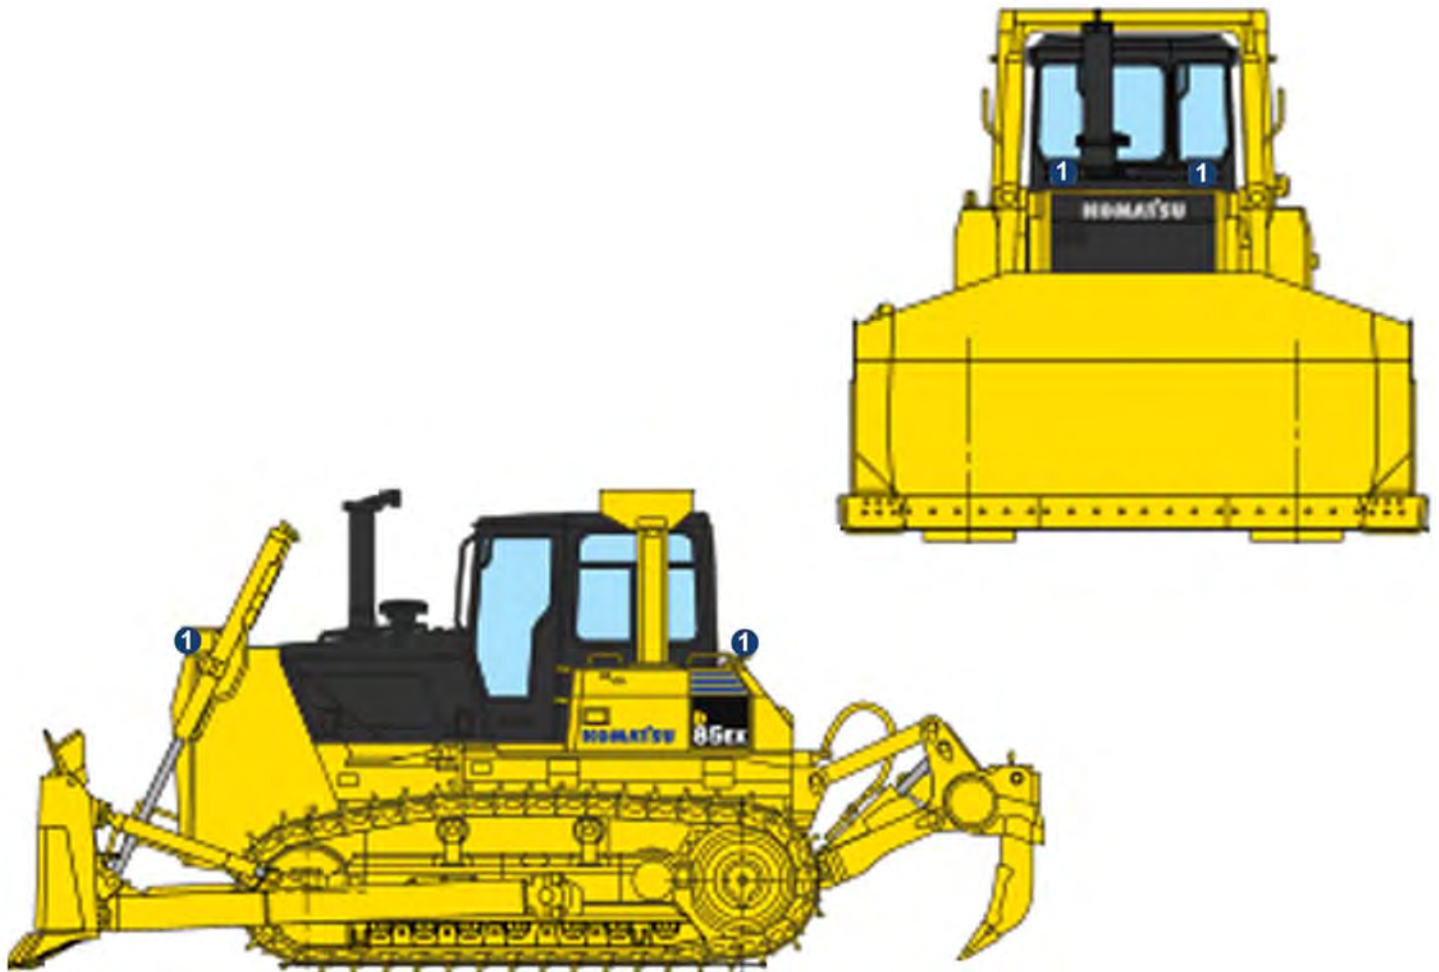

KOMATSU D85EX DOZER

2 x Front Facing (Front Light Pods)
2 x Rear Facing (Above Cabin)

Lift smarter, work safer