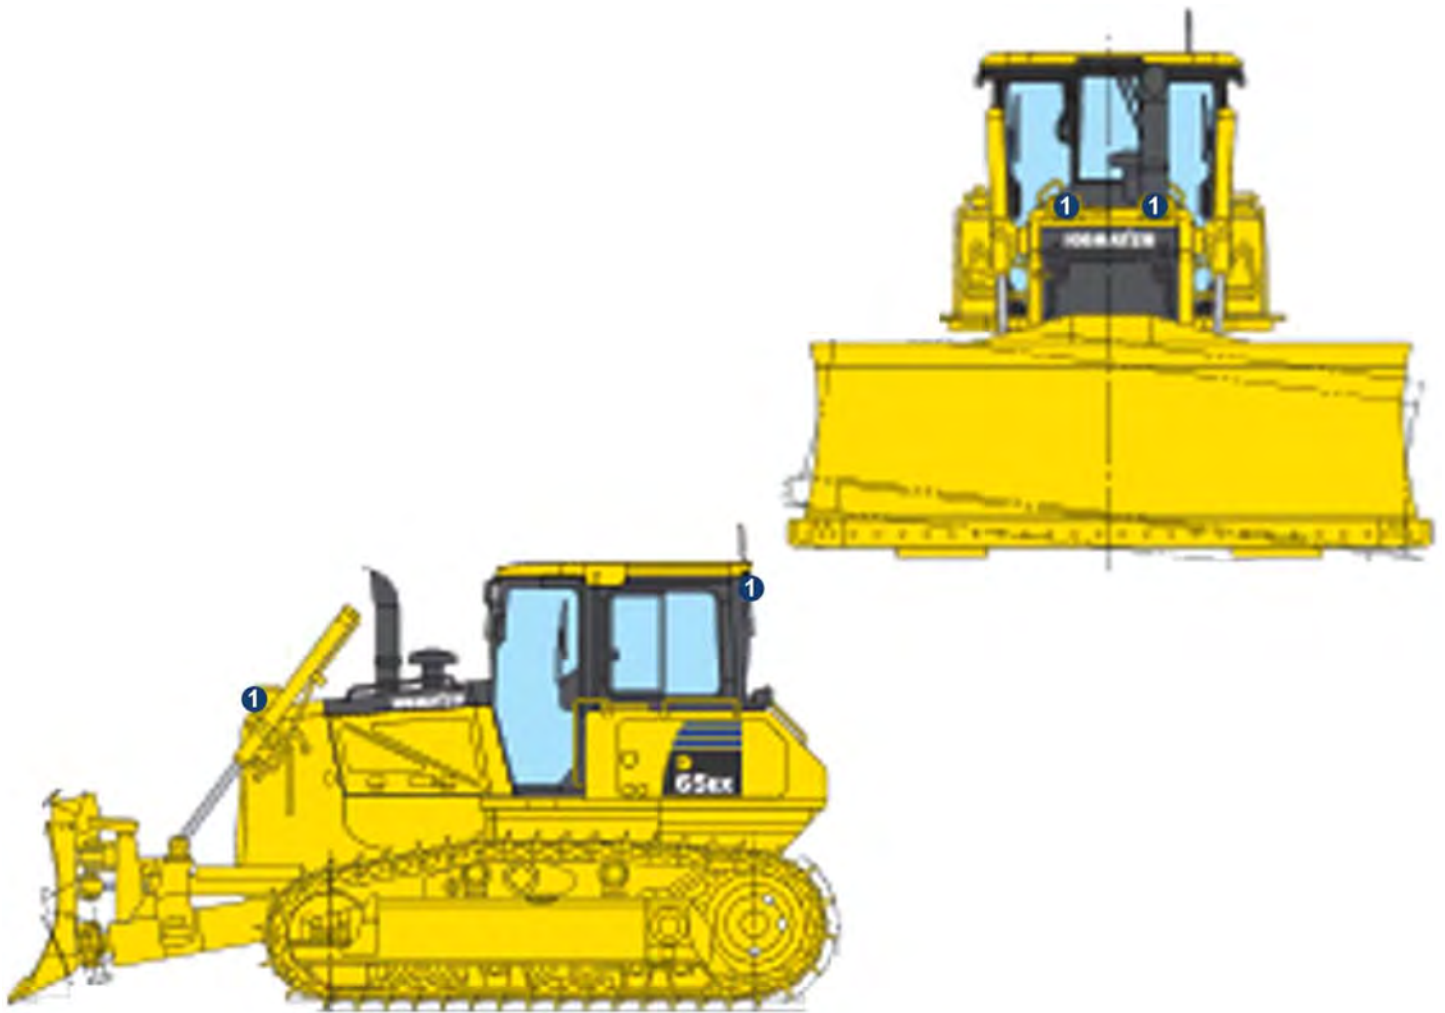

① HYD-UMX4460
4.5" Square
60° Flood
Work Light

2 x Front Facing (Front Light Pods)
2 x Rear Facing (Above Cabin)

Lift smarter, work safer

6060 – 86th Avenue S.E. Calgary, Alberta, Canada T2C 4L7 T:(403) 720 7740 F:(403) 720 7758 W: www.hydra-tech.net