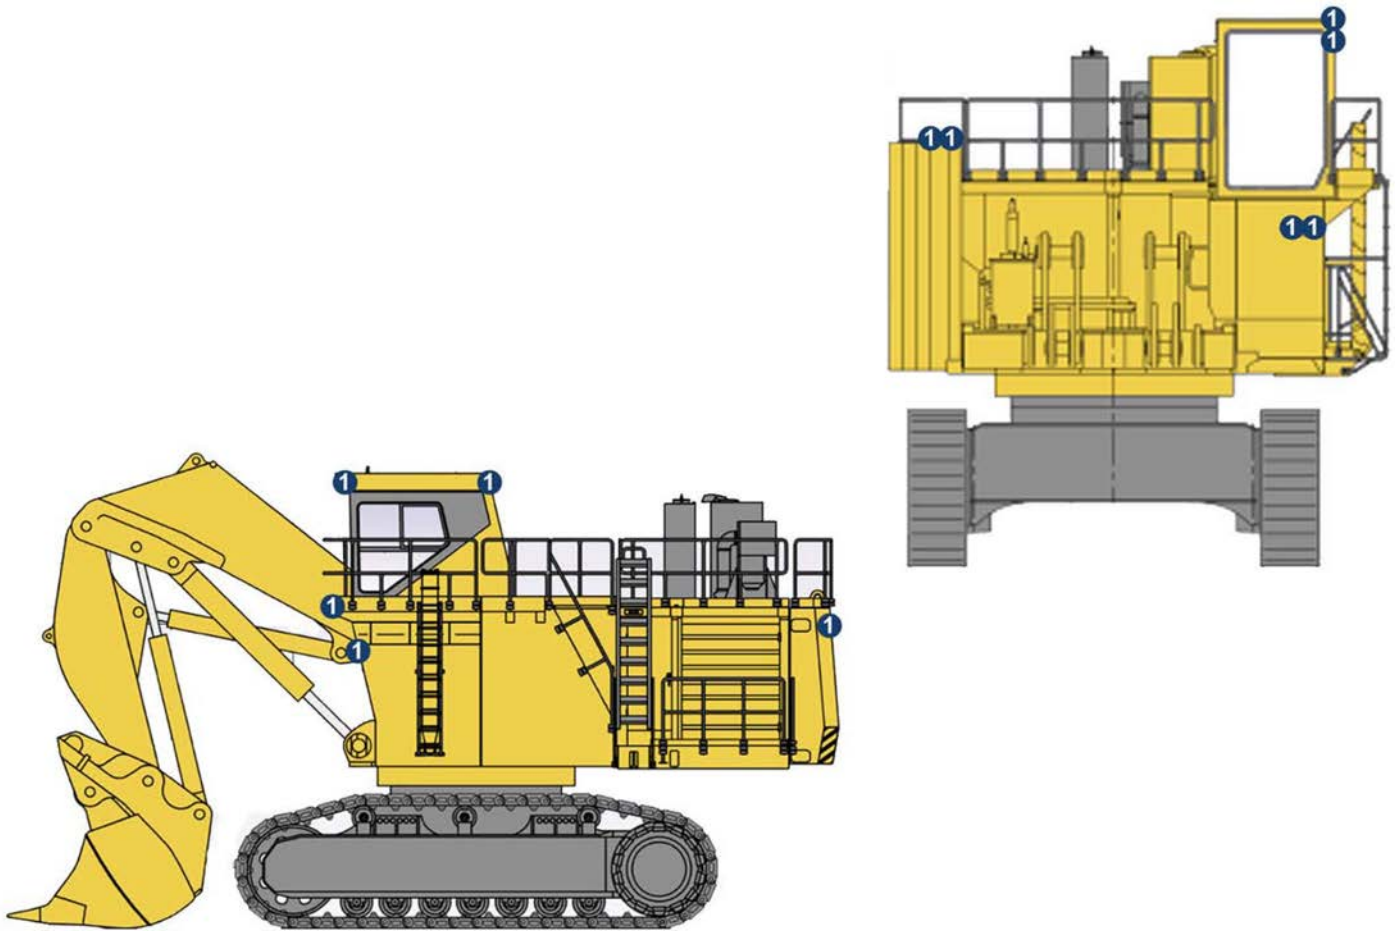

a division of GLBH Group Manufacturing Ltd.

Komatsu PC1250 Excavator

1 HYD-UMX4460
4.5" Square
60° Flood
Work Light

- 2 x Front Facing (Outside Vehicle Corners)
- 2 x Front Facing (Above Cabin)
- 1 x Side Facing (Above Cabin)
- 2 x Rear Facing (Above Cabin)
- 2 x Rear Facing (Above Rear End of Vehicle)
- 2 x Boom Mounted (One Per Side)

MAKING WORK SAFE!

6060 – 86th Avenue S.E. Calgary, Alberta, Canada T2C 4L7 T:(403) 720 7740 F:(403) 720 7758 W: www.hydra-tech.net

Komatsu PC2000 Excavator

1 HYD-RXP1260T
4.5" x 7" Square
60° Flood
Work Light

MAKING WORK SAFE!

Komatsu PC3000 Excavator

1 HYD-RXP1260T
4.5" x 7" Square
60° Flood
Work Light

- 2 x Front Facing (Passenger Side)
- 2 x Front Facing (Below Cabin)
- 2 x Front Facing (Above Cabin)
- 1 x Rear Facing (Above Cabin)
- 2 x Rear Facing (Rear Lighting Mounts)

MAKING WORK SAFE!

Komatsu PC4000 Excavator

1 HYD-RXP1260T
4.5" x 7" Square
60° Flood
Work Light

- 2 x Side Facing (Passenger Side)
- 2 x Front Facing (Passenger Side)
- 4 x Front Facing (Below Cabin)
- 4 x Front Facing (Above Cabin)
- 1 x Rear Facing (Above Cabin)
- 2 x Rear Facing (Rear Lighting Mounts)