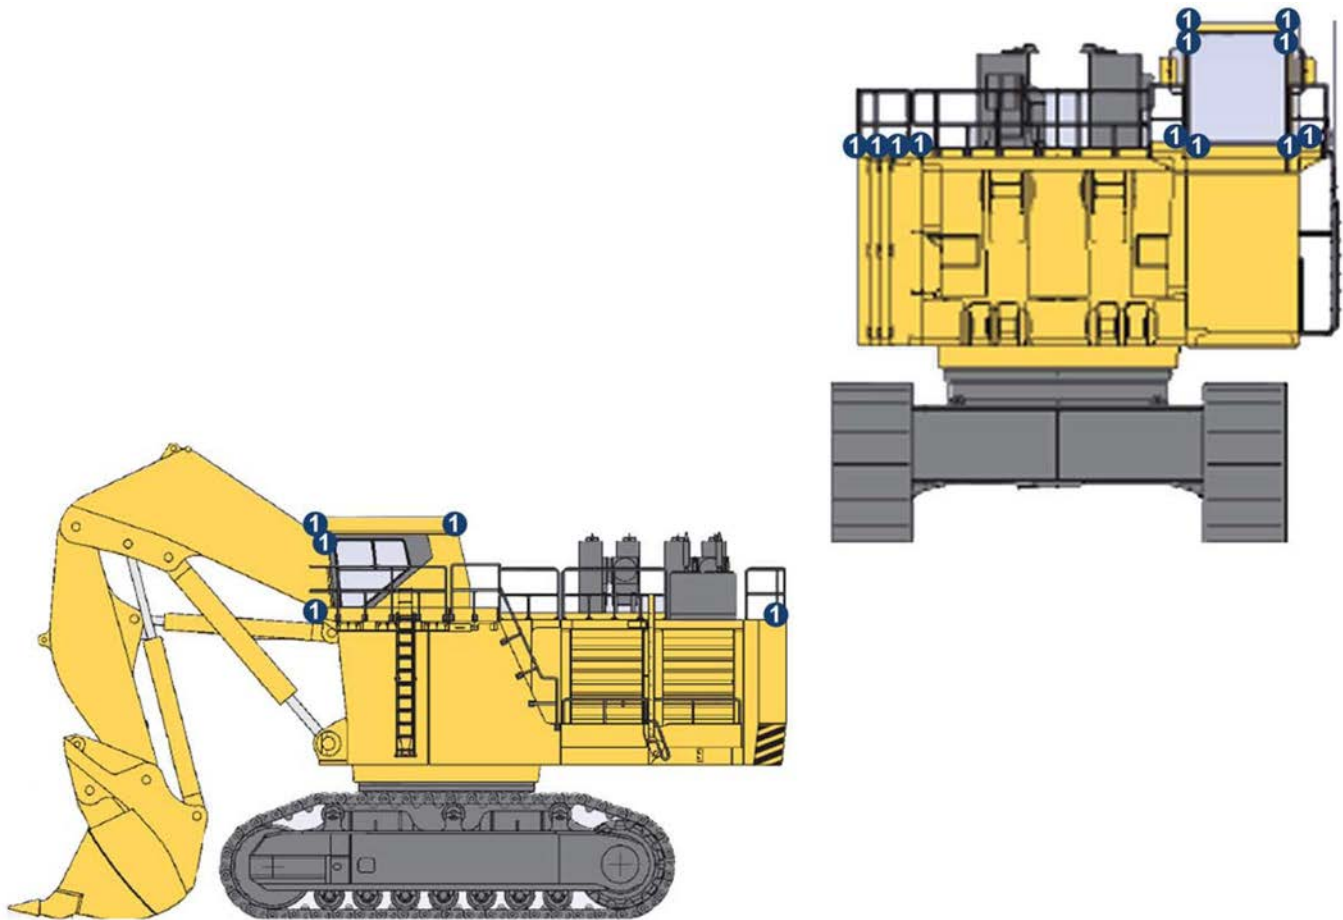

a division of GLBH Group Manufacturing Ltd.

Komatsu PC1250 Excavator

1 HYD-UMX4460
4.5" Square
60° Flood
Work Light

- 2 x Front Facing (Outside Vehicle Corners)
- 2 x Front Facing (Above Cabin)
- 1 x Side Facing (Above Cabin)
- 2 x Rear Facing (Above Cabin)
- 2 x Rear Facing (Above Rear End of Vehicle)
- 2 x Boom Mounted (One Per Side)

MAKING WORK SAFE!

Komatsu PC3000 Excavator

1 HYD-RXP1260T
4.5" x 7" Square
60° Flood
Work Light

- 2 x Front Facing (Passenger Side)
- 2 x Front Facing (Below Cabin)
- 2 x Front Facing (Above Cabin)
- 1 x Rear Facing (Above Cabin)
- 2 x Rear Facing (Rear Lighting Mounts)

MAKING WORK SAFE!

Komatsu PC4000 Excavator

1 HYD-RXP1260T
4.5" x 7" Square
60° Flood
Work Light

- 2 x Side Facing (Passenger Side)
- 2 x Front Facing (Passenger Side)
- 4 x Front Facing (Below Cabin)
- 4 x Front Facing (Above Cabin)
- 1 x Rear Facing (Above Cabin)
- 2 x Rear Facing (Rear Lighting Mounts)

MAKING WORK SAFE!

Komatsu PC5500 Excavator

1 HYD-RXP1260T
4.5" x 7" Square
60° Flood
Work Light

- 2 x Side Facing (Passenger Side)
- 2 x Front Facing (Passenger Side)
- 4 x Front Facing (Below Cabin)
- 4 x Front Facing (Above Cabin)
- 1 x Rear Facing (Above Cabin)
- 2 x Rear Facing (Rear Lighting Mounts)