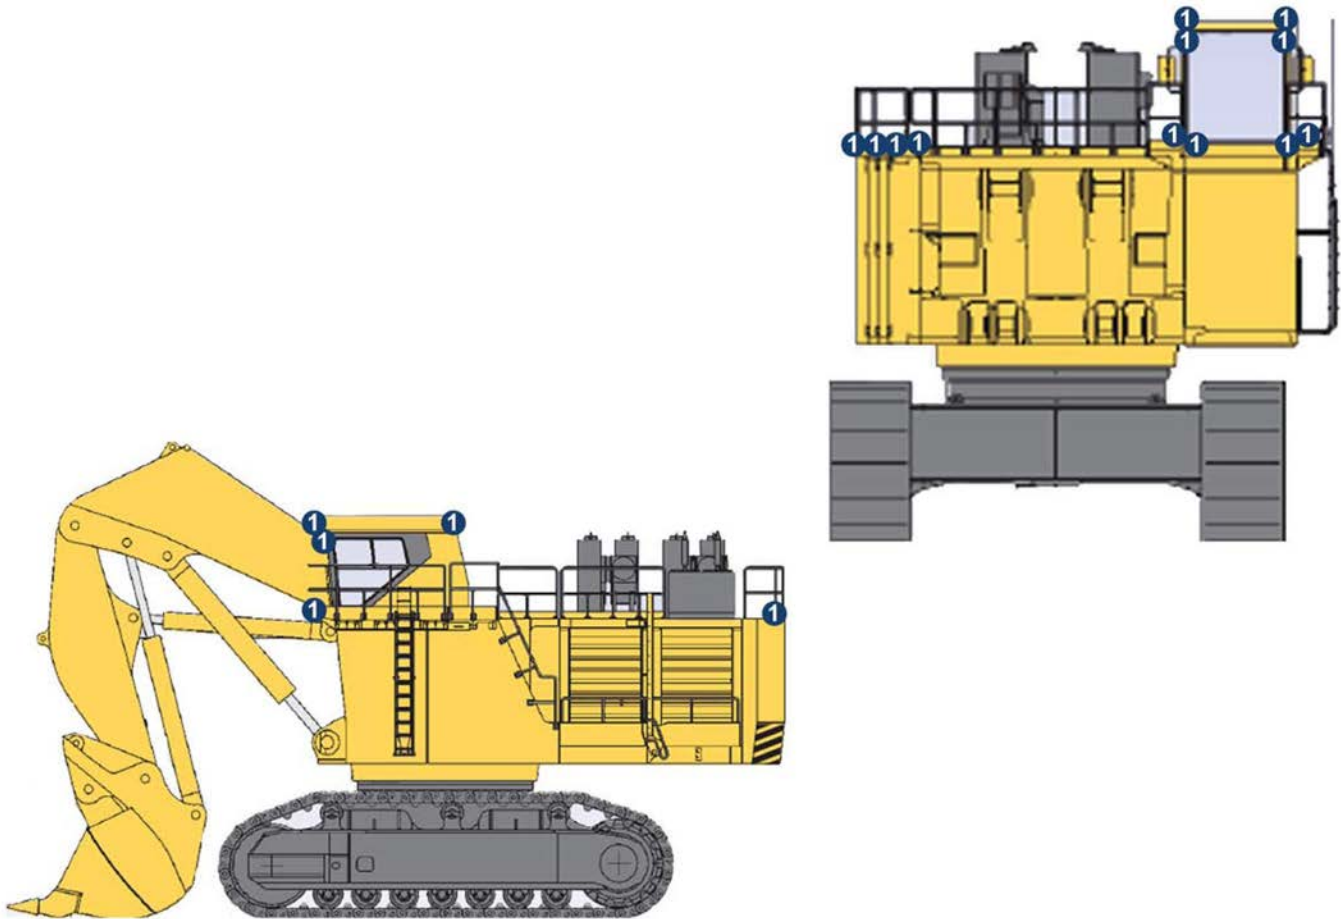

a division of GLBH Group Manufacturing Ltd.

Komatsu PC1250 Excavator

1 HYD-UMX4460
4.5" Square
60° Flood
Work Light

- 2 x Front Facing (Outside Vehicle Corners)
- 2 x Front Facing (Above Cabin)
- 1 x Side Facing (Above Cabin)
- 2 x Rear Facing (Above Cabin)
- 2 x Rear Facing (Above Rear End of Vehicle)
- 2 x Boom Mounted (One Per Side)

MAKING WORK SAFE!

Komatsu PC3000 Excavator

1 HYD-RXP1260T
4.5" x 7" Square
60° Flood
Work Light

- 2 x Front Facing (Passenger Side)
- 2 x Front Facing (Below Cabin)
- 2 x Front Facing (Above Cabin)
- 1 x Rear Facing (Above Cabin)
- 2 x Rear Facing (Rear Lighting Mounts)

MAKING WORK SAFE!

Komatsu PC4000 Excavator

1 HYD-RXP1260T
4.5" x 7" Square
60° Flood
Work Light

- 2 x Side Facing (Passenger Side)
- 2 x Front Facing (Passenger Side)
- 4 x Front Facing (Below Cabin)
- 4 x Front Facing (Above Cabin)
- 1 x Rear Facing (Above Cabin)
- 2 x Rear Facing (Rear Lighting Mounts)

MAKING WORK SAFE!

Komatsu PC5500 Excavator

1 HYD-RXP1260T
4.5" x 7" Square
60° Flood
Work Light

- 2 x Side Facing (Passenger Side)
- 2 x Front Facing (Passenger Side)
- 4 x Front Facing (Below Cabin)
- 4 x Front Facing (Above Cabin)
- 1 x Rear Facing (Above Cabin)
- 2 x Rear Facing (Rear Lighting Mounts)