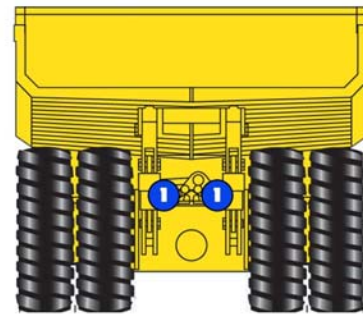

KOMATSU 830E-AC

1

175350018

- 4" SQUARE SOLSTICE PRIME
- 40 DEGREE WIDE BEAM
- 2 x Lower Factory High Beam,
- 2 x Upper Factory High Beam
- 2 x Front Outer Railing Berm Lights
- 2 x Factory Reverse Lights

2

175350017

- 4" SQUARE SOLSTICE PRIME
- 20 DEGREE LOW BEAM
- 2 x Lower Factory Low Beam
- 2 x Upper Factory Low Beam

3

175350016

- 2" ROUND SOLSTICE PRIME
- 40 DEGREE WIDE BEAM
- 1 x Above operator cabin shining on deck
- 1 x Top of ladder shining down ladder
- 1 x Upper outer railing Shining down on ladder