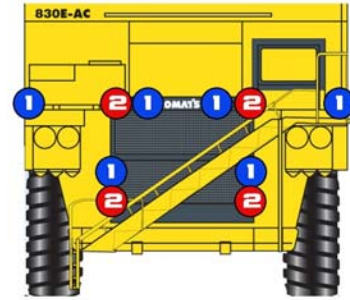

KOMATSU 830E-AC

1

175350018

- 4" SQUARE SOLSTICE PRIME
- 40 DEGREE WIDE BEAM
- 2 x Lower Factory High Beam,
- 2 x Upper Factory High Beam
- 2 x Front Outer Railing Berm Lights
- 2 x Factory Reverse Lights

2

175350017

- 4" SQUARE SOLSTICE PRIME
- 20 DEGREE LOW BEAM
- 2 x Lower Factory Low Beam
- 2 x Upper Factory Low Beam

3

175350016

- 2" ROUND SOLSTICE PRIME
- 40 DEGREE WIDE BEAM
- 1 x Above operator cabin shining on deck
- 1 x Top of ladder shining down ladder
- 1 x Upper outer railing Shining down on ladder