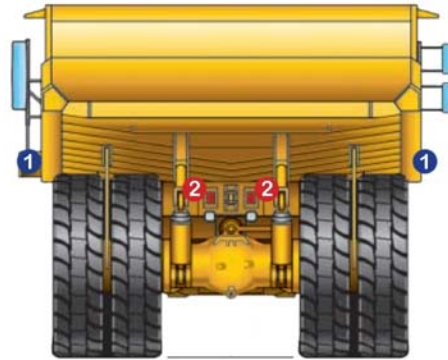

CATERPILLAR 777F DUMP TRUCK

1 175350017
4" Square Spot LED Work Light

- 2x Front Facing (One on each top side of radiator grill)
- 2x Front Facing (One each side of front bumper bar)
- 2x Rear/Side Facing (Either side of front access area)

2 175350018
4" Square Flood LED Work Light

- 2x Front Facing (One on each top corner of radiator grill)
- 2x Front Facing (One on each side of front bumper bar)
- 2x Forward/Side Facing (Either side of access area)
- 2x Lower Rear Facing (Facing diagonally under rear of bucket)